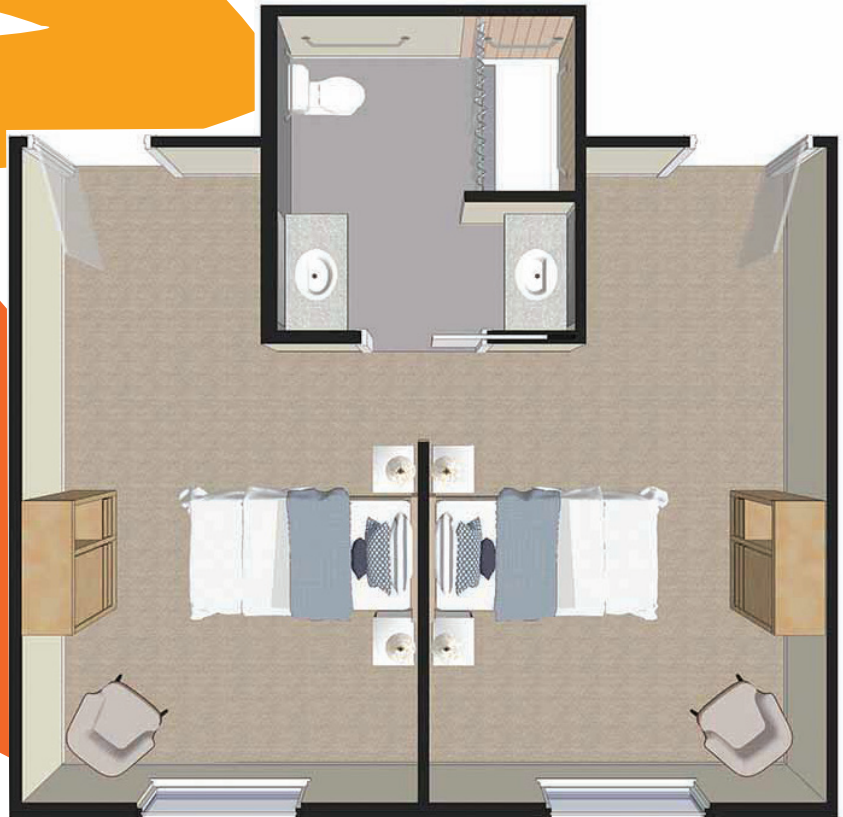

FLOOR PLANS

YOUR *Life*™ of Tallahassee Memory Care offers a variety of floor plan options to meet your expectations and fit your budget. From the quiet of a private suite to the comfort of a friendship suite, there is a floor plan to make you feel right at home.

Inspired • Engaged • Fulfilled

Over >

Large Friendship Suite
375 Square Feet

Deluxe Friendship Suite
528 Square Feet